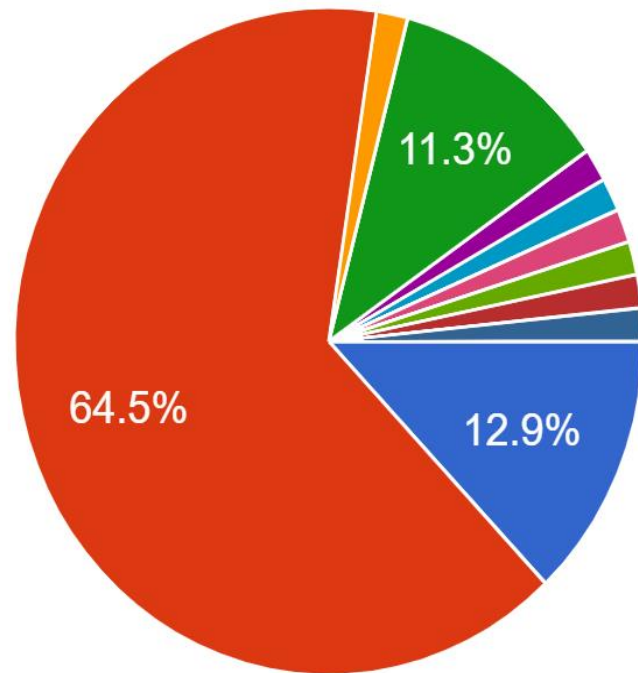

HOMEWORK SURVEY

September 2022

What stage is your child in?

63 responses

- Primary 1-3
- Primary 4-7

How do you feel about our current homework programme?

63 responses

When would you like homework to be distributed/returned?

62 responses

- Mon - Wed, Wed - Fri
- Mon - Fri
- Daily
- Fri - Mon
- I would prefer no homework
- I feel children should not have homework
- I find it really hard to support my child
- I think our kids spend all day at school