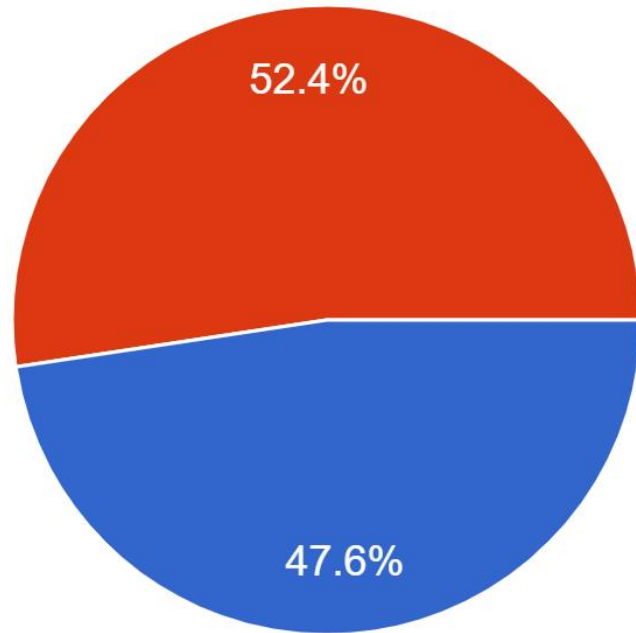

HOMEWORK SURVEY

September 2022

What stage is your child in?

63 responses

- Primary 1-3
- Primary 4-7

How do you feel about our current homework programme?

63 responses

When would you like homework to be distributed/returned?

62 responses

- Mon - Wed, Wed - Fri
- Mon - Fri
- Daily
- Fri - Mon
- I would prefer no homework
- I feel children should not have homework
- I find it really hard to support my child
- I think our kids spend all day at school